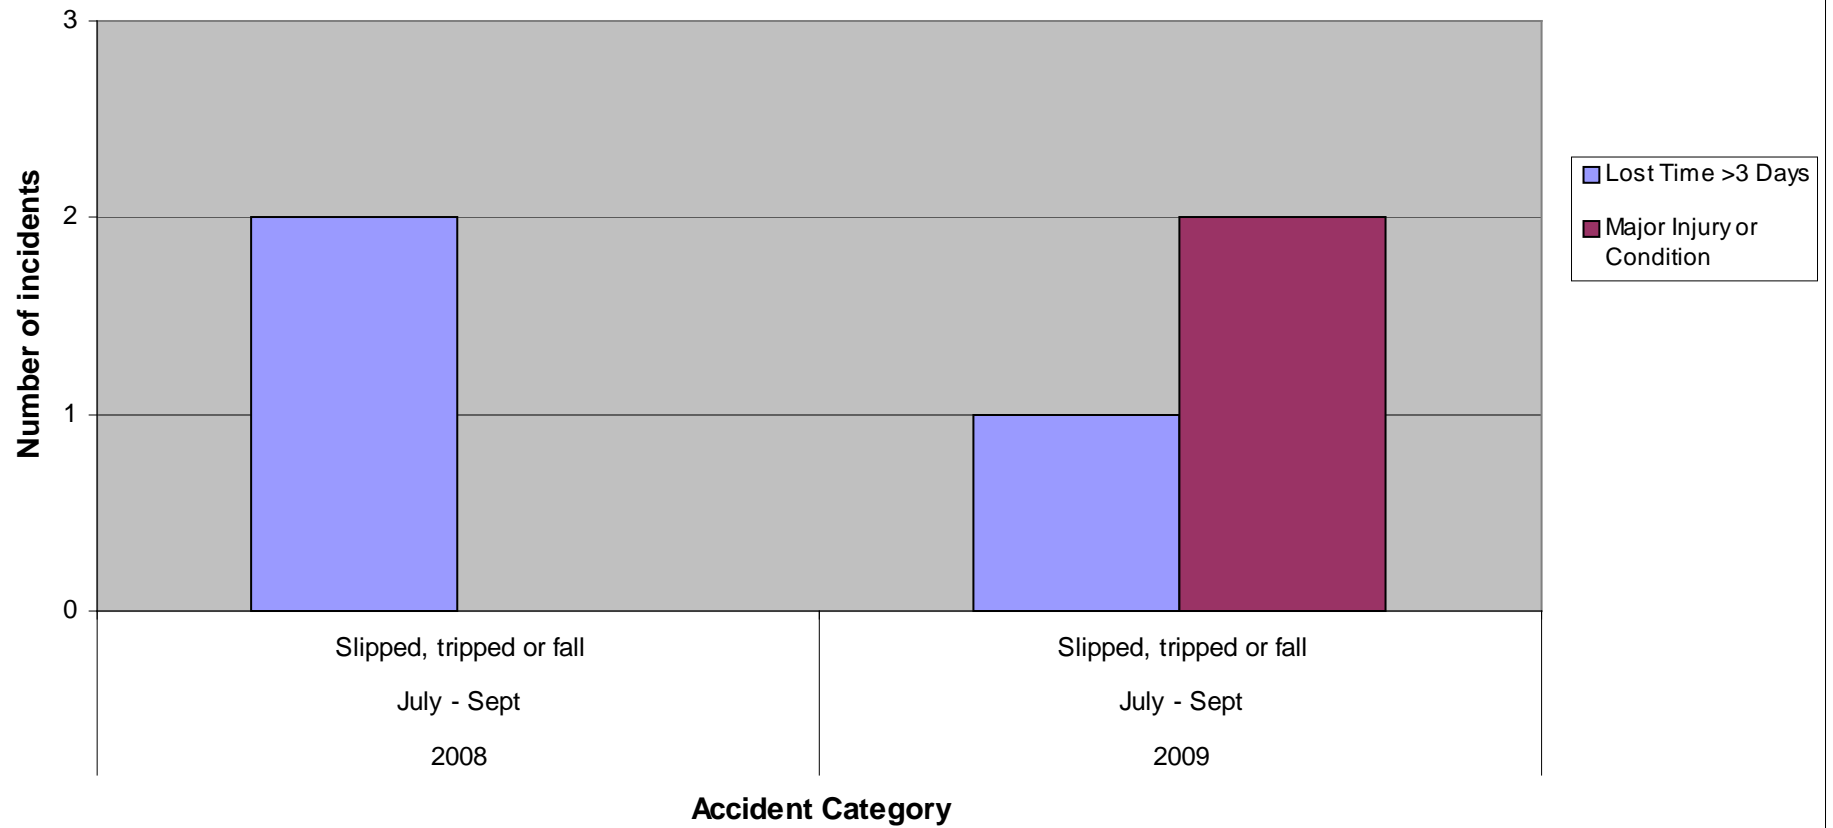

Reportable Employee Accident Comparison - July - September 2008 Vs 2009 by Directorate

Reportable accidents comparison - Directorate of Education and Leisure 2008 vs 2009

Reportable accident comparison Directorate of the Environment 2008 vs 2009

Reportable accident comparison - Directorate of Social Services 2008 vs 2009