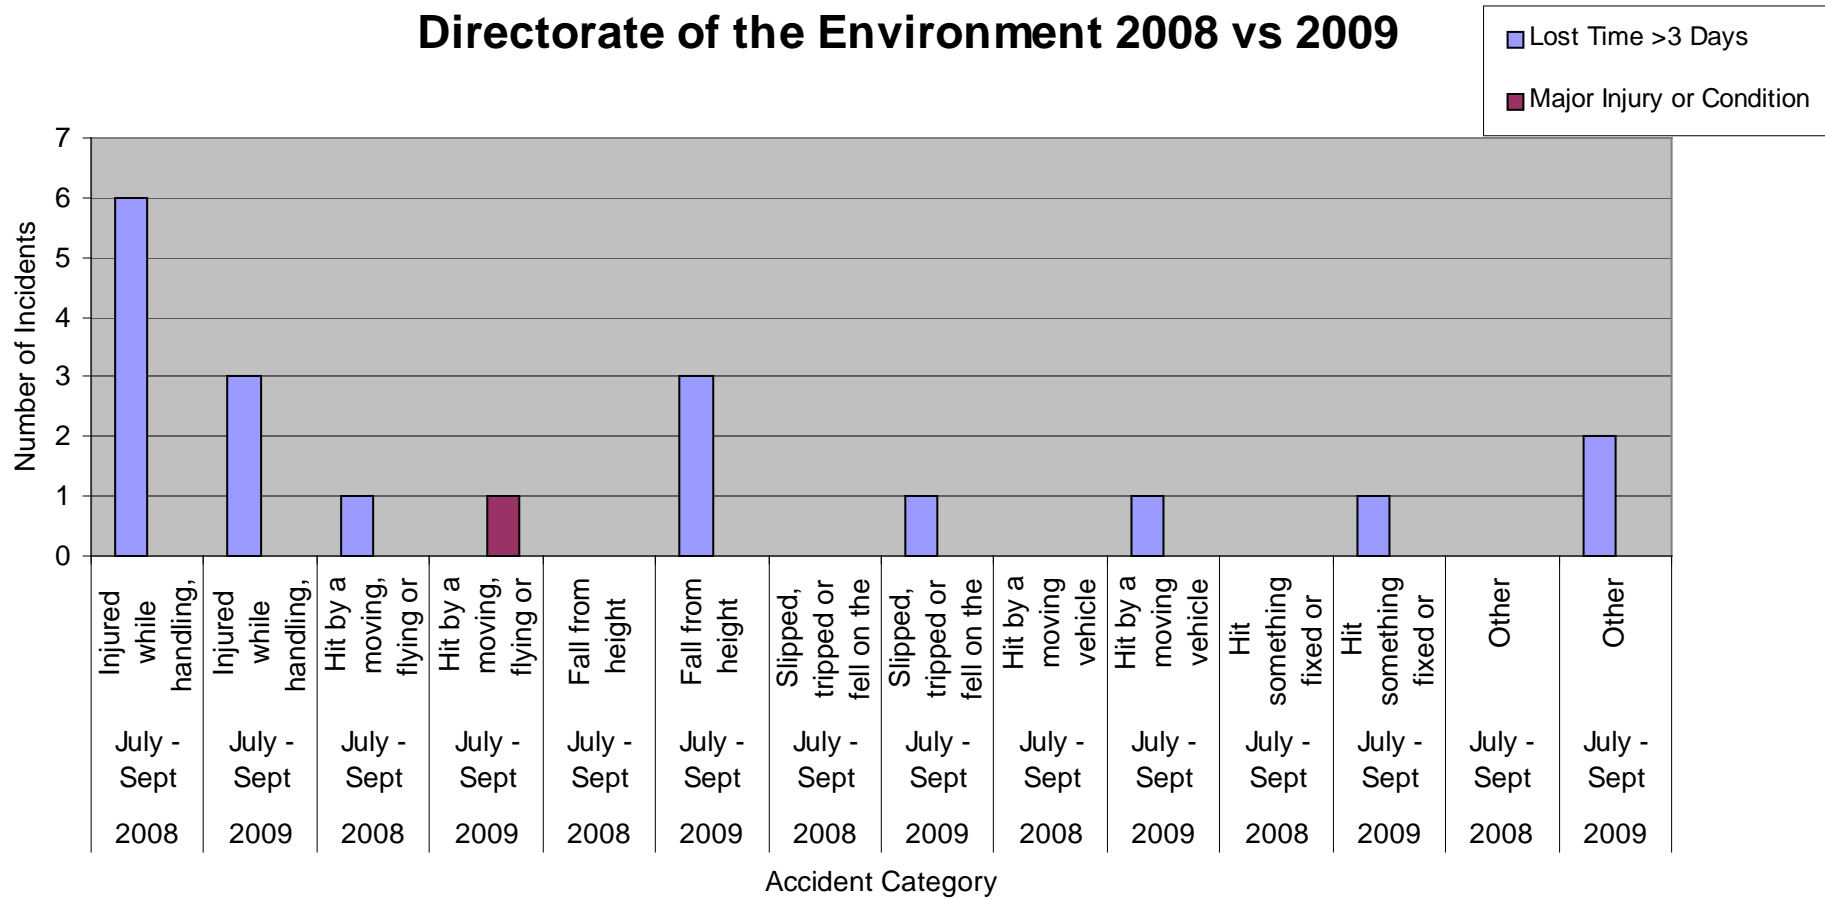

Reportable Employee Accident Comparison - July - September 2008 Vs 2009 by Directorate

Reportable accidents comparison - Directorate of Education and Leisure 2008 vs 2009

Reportable accident comparison Directorate of the Environment 2008 vs 2009

Reportable accident comparison - Directorate of Social Services 2008 vs 2009